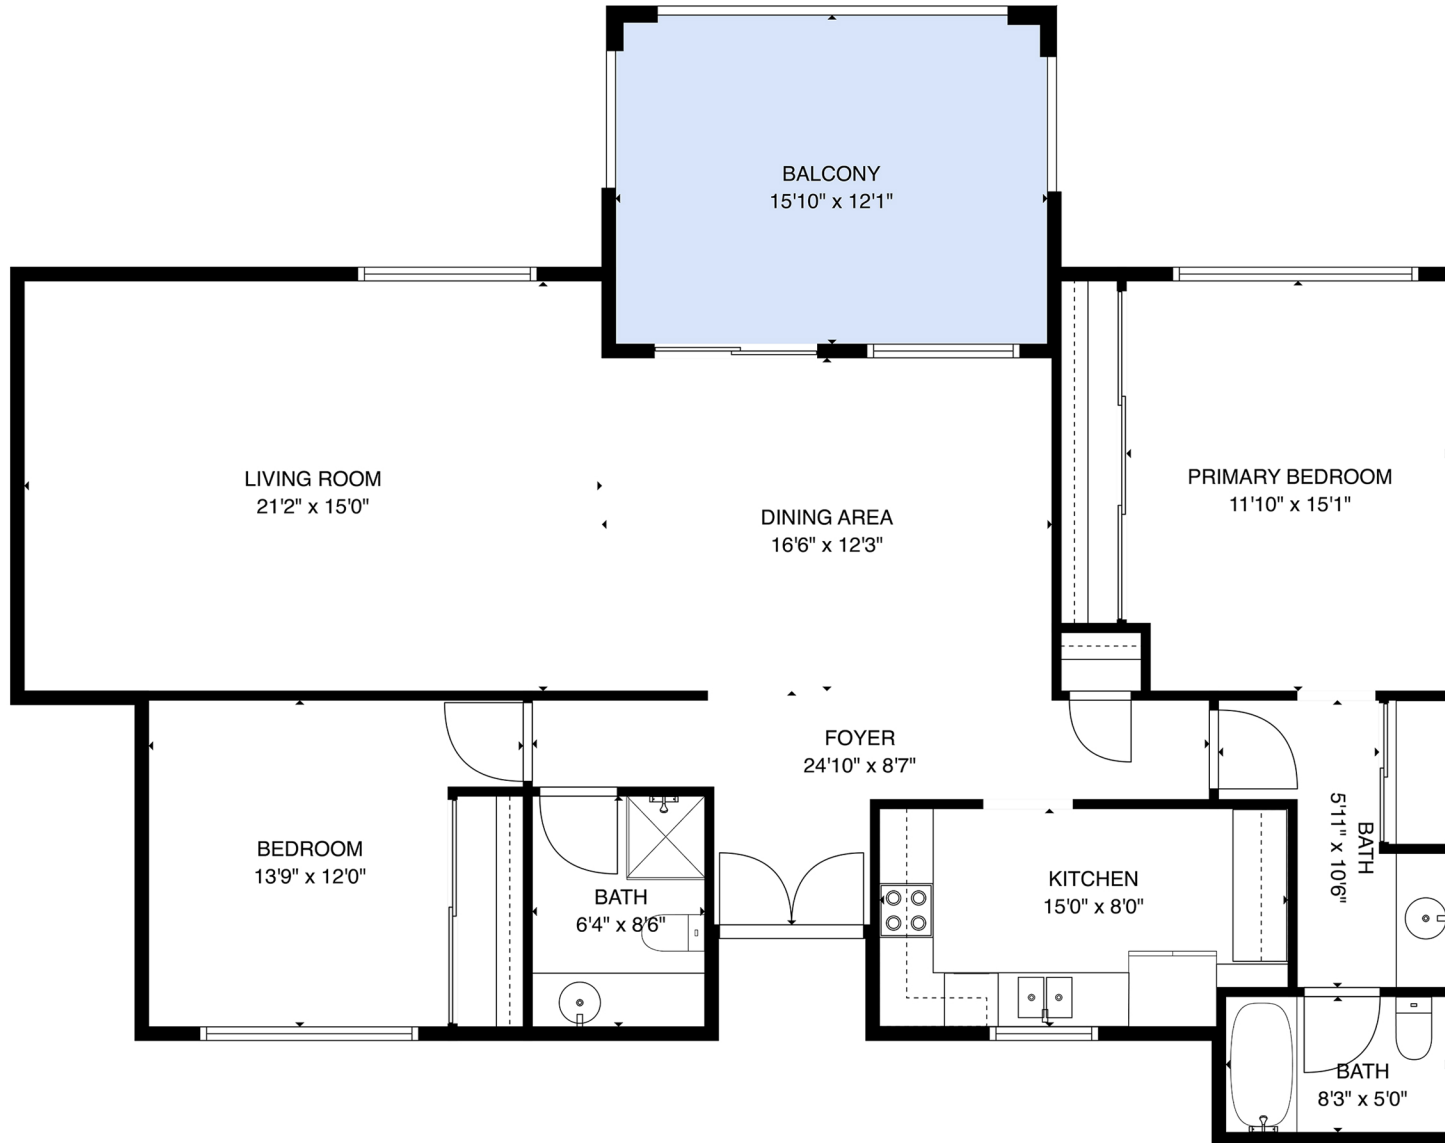

# 5511 Paseo del Lago West, Unit 1C, Laguna Woods

Floorplan provided for informational purposes only.

Floorplans and renderings are conceptual drawings and may vary from actual plan as built. Square footage numbers are approximate. Porches, patios, decks, window locations, sizes and styles, ceiling heights, entry and room dimensions vary per plan and elevation.

**TOTAL: Approx 1,334 sq. ft**  
**EXCLUDED AREAS: BALCONY: 191 sq. ft, WALLS: 94 sq. ft**

FLOOR PLAN CREATED BY CUBICASA APP. MEASUREMENTS DEEMED HIGHLY RELIABLE BUT NOT GUARANTEED.